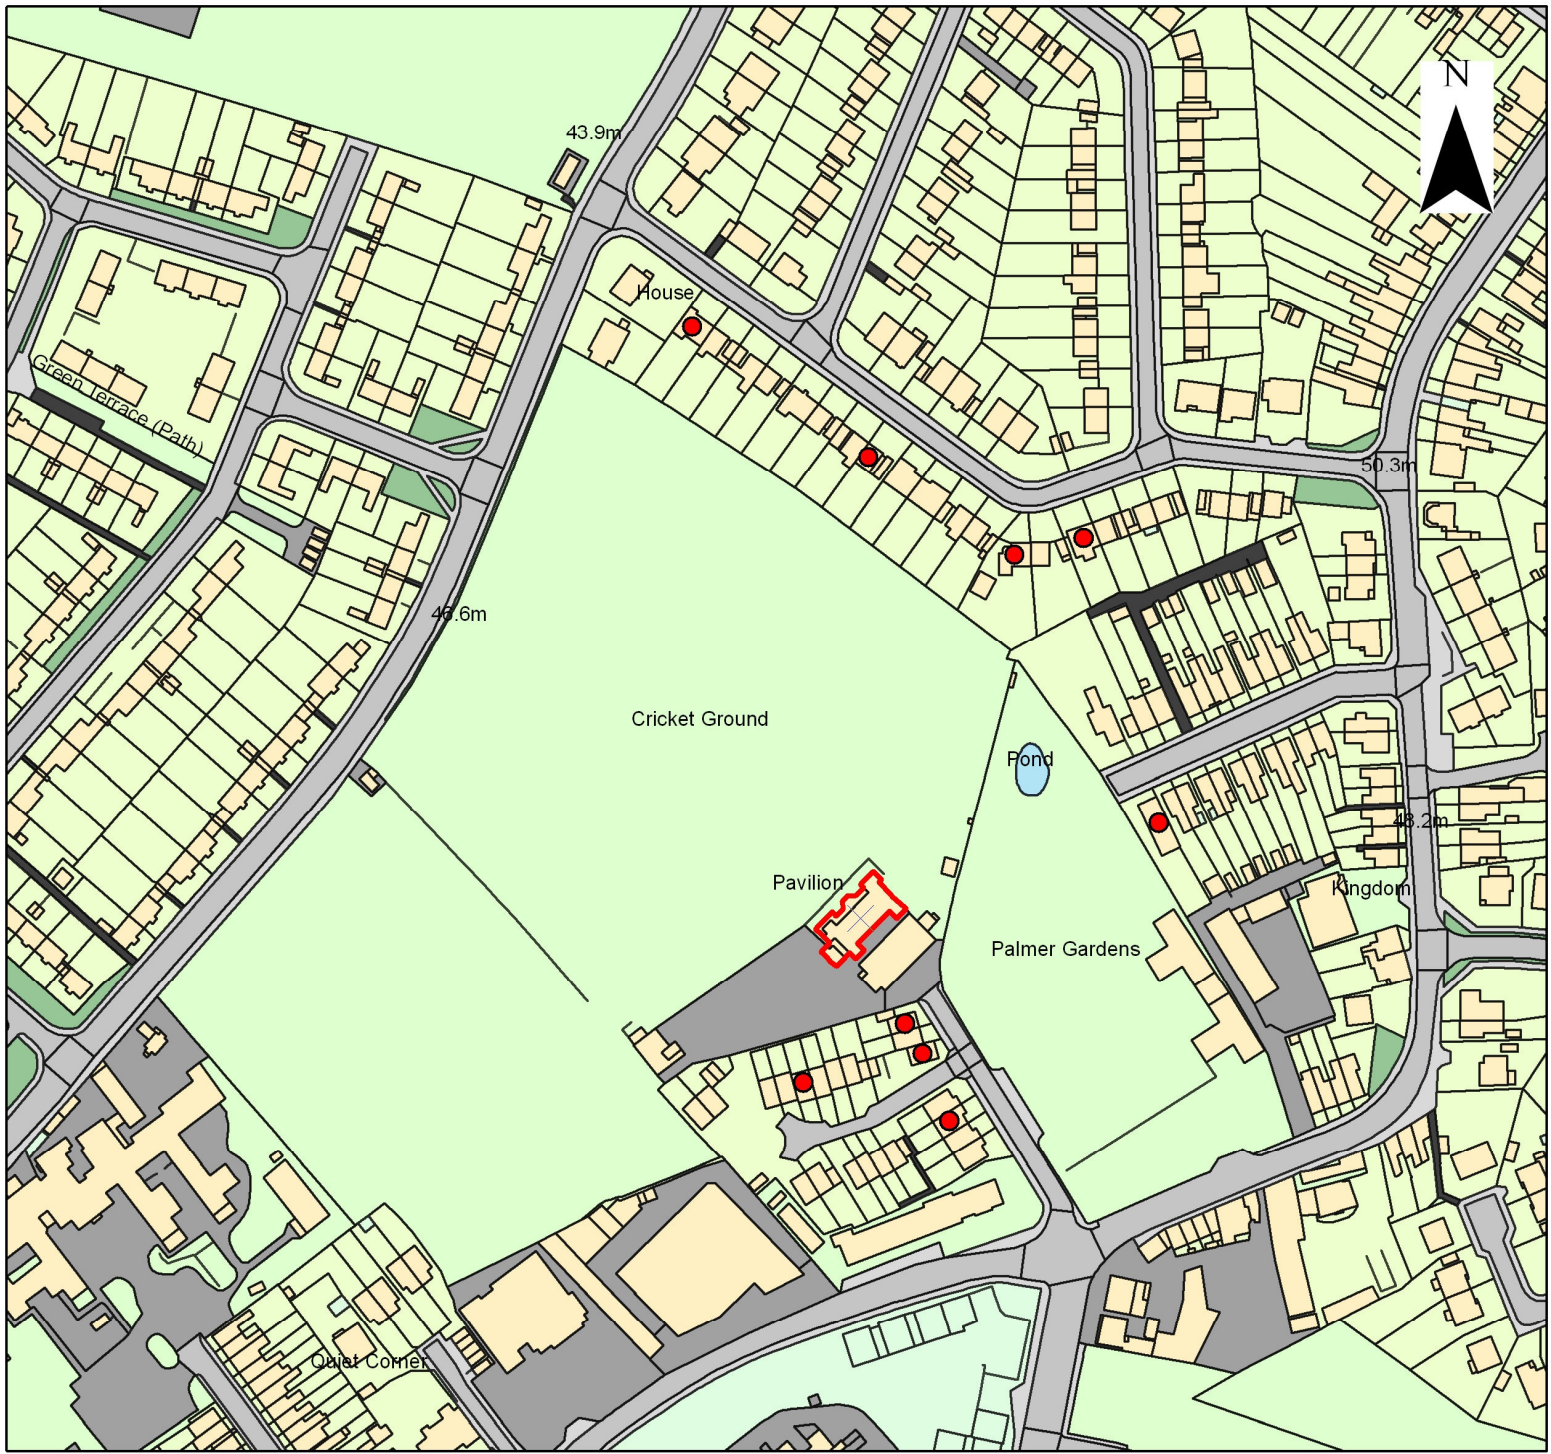

Trowbridge Cricket and Sport Club Premises Licence

Location Plan

Scale

1:2,177

-  Trowbridge Cricket and Sport Club
-  Objection Received

Wiltshire Council
Where everybody matters

Reproduced from the Ordnance Survey mapping with permission of Her Majesty's Stationary Office. Crown Copyright. Unauthorised reproduction infringes Crown Copyright and may lead to prosecution or civil proceedings. License number 100049050